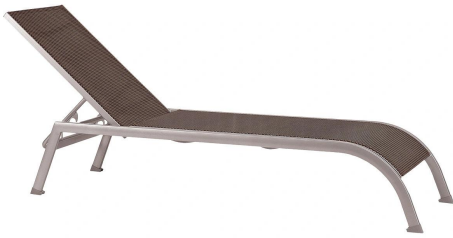

JUPITER SUNLOUNGER B

Construction	Powder coated aluminum frame / Sling back and seat
Overall Height (in)	13.5
Overall Width (in)	23
Overall Depth (in)	83.5
Weight (lb)	22
Stackable	Yes (up to 14)
Assembly	No assembly required