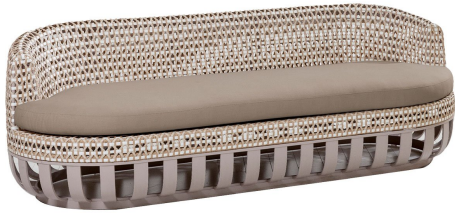

# MALLORCA 3-SEAT SOFA WIC

**Construction**

Heavy-duty wide PE faux wicker woven over aluminum frame / Custom made cushions

**Overall Height (in)**

27.5

**Overall Width (in)**

86

**Overall Depth (in)**

36

**Seat Height (in)**

15

**Weight (lb)**

89

**C.O.M. Non-Repeat (yd)**

4

**Stackable**