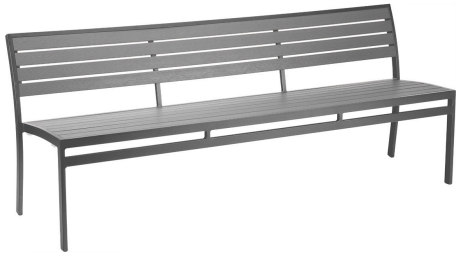

# AL-5602 BENCH

**Construction**

Powder coated aluminum frame / Faux teak back and seats

**Overall Height (in)**

33

**Overall Width (in)**

78

**Overall Depth (in)**

24

**Seat Height (in)**

18

**Seat Width (in)**

78

**Seat Depth (in)**

16.5

**Weight (lb)**

57

**Stackable**

No

**Assembly**

No assembly required

**Quick Ship Color Options**

Black frame / Natural color faux teak, Gray frame / Gray faux teak, Silver frame / Natural color faux teak