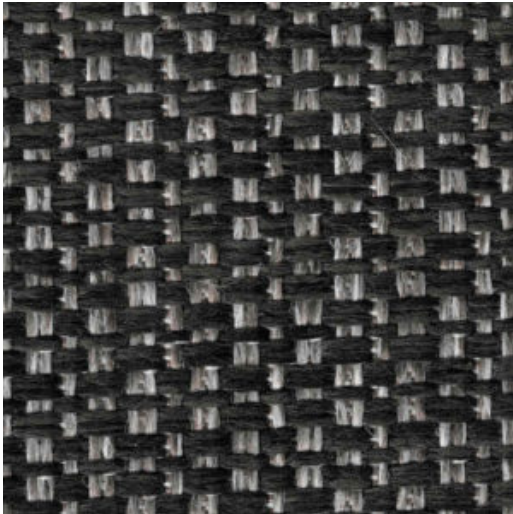

Design Options: [sc name="swatches-powdercoat"] |

PRODUCT DESCRIPTION

The Oracle conceptualizes the juxtaposition between opposites - soft cushions against solid aluminum backrests and warm wood against cold metal. The wide, rounded bamboos are intentionally placed on the armrest as partition between the body and metallic frame. Button details on the comfortable back cushion distinguishes the look of this classic outdoor series. Proposed as a loungechair, dining chair, and sunlounger, the latter which can be folded and stacked.

[Powdercoat Finishes](#)

Standard

Anthracite

Brown

Gray

Vivid Blue

Jupiter Green

Orange

Spectrum

FLORIDA SEATING

Welcome to Florida Seating

Download indoor catalog. [Click Here](#) -- Download outdoor catalog. [Click Here](#)

Click to expand

[Upholstery | Fontelina](#)

Fontelina Light Gray

[Upholstery | SEF](#)