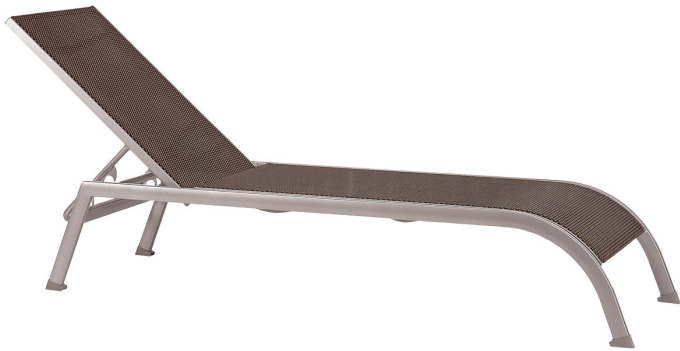

# JUPITER SUNLOUNGER B

**Overall Height (in)** 13.5

**Overall Width (in)** 23

**Overall Depth (in)** 83.5

---

**Categories:** [Outdoor](#), [Pool & Patio Furniture](#)

[Download Luxury Outdoor Catalog](#)  
[Download Indoor Brochure](#)  
[Download Outdoor Brochure](#)