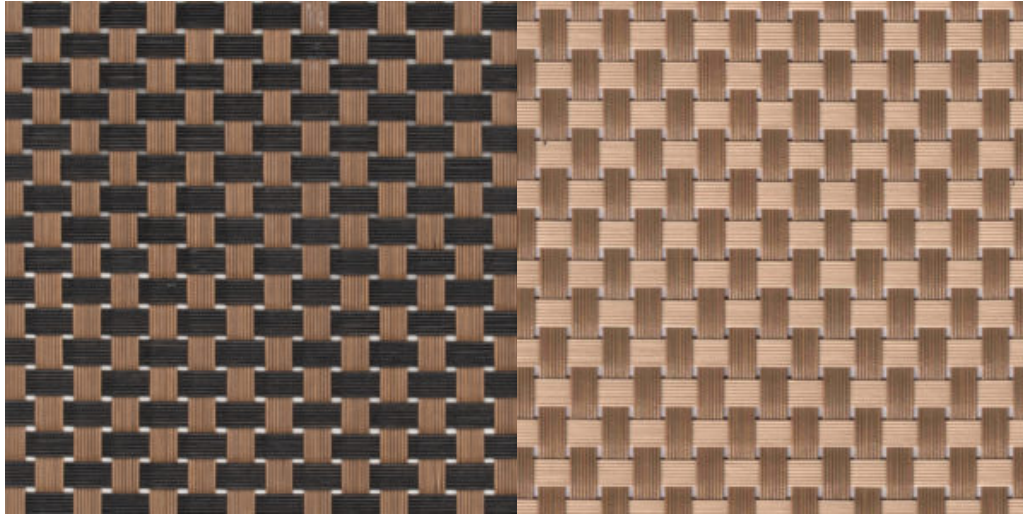

[Powdercoat Finishes](#)

Standard

Anthracite

Brown

Gray

Vivid Blue

Jupiter Green

Orange

Terra Cotta

Carbon

Cream White

Gloss Silver

Bamboo

Walnut

Teak

Black

Cornflower Blue

Key Lime

Mocha

Steel

Blue White

Orange White

[Slings | 3](#)

[Sling | 3](#)