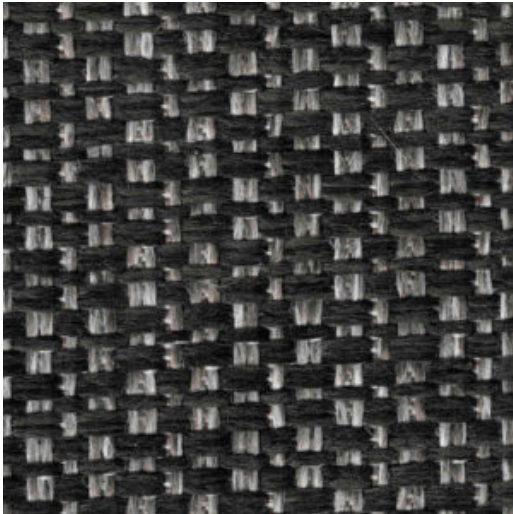

Brown

Gray

Vivid Blue

Jupiter Green

Orange

Terra Cotta

Carbon

Cream White

Gloss Silver

Bamboo

Walnut

Teak

Click to expand

Spectrum

FLORIDA SEATING

Welcome to Florida Seating

Download indoor catalog. [Click Here](#) -- Download outdoor catalog. [Click Here](#)

Click to expand

[Upholstery | Fontelina](#)

Fontelina Light Gray

[Upholstery | SEF](#)

Green

Canvas

Dark Gray

[Ropes | Standard](#)

Green

Dark Gray

Taupe