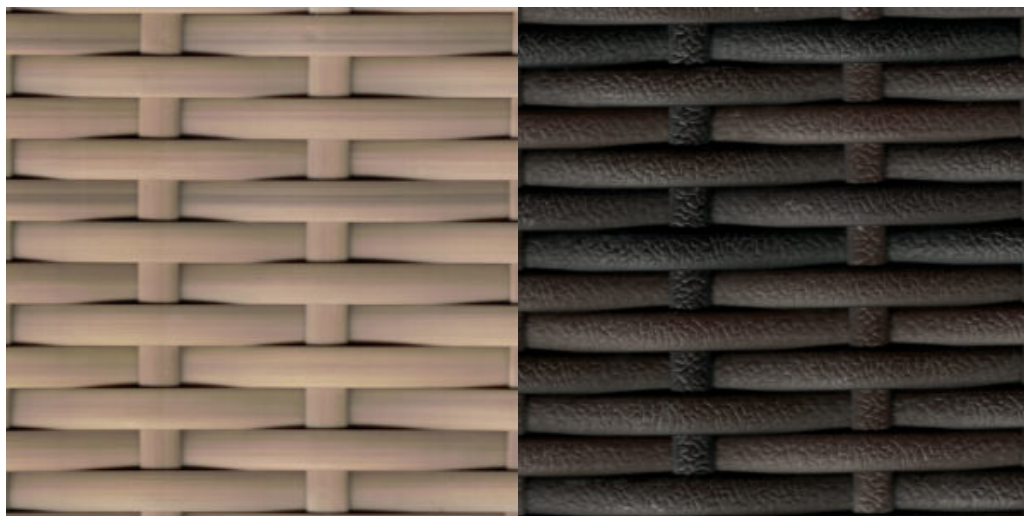

WT Cream White

FL Java

[Download Spec Sheet PDF](#)

Download indoor catalog. [Click Here](#) -- **Download outdoor catalog.** [Click Here](#)